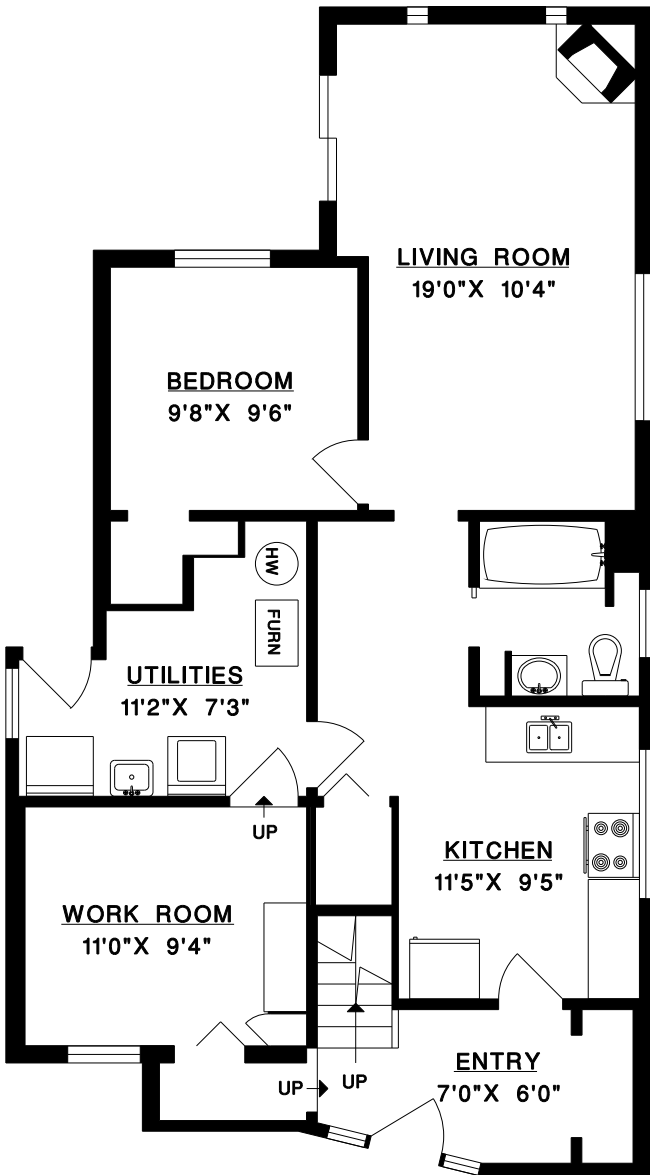

LESLIE HEMMINGS

PHONE: 604-984-9711

FAX: 604-984-3350

1662 RALPH STREET
NORTH VANCOUVER

Prudential

Sussex Realty

MAIN FLOOR 944 SQ.FT.

UPPER FLOOR 1,209 SQ.FT.

TOTAL 2,153 SQ.FT.

MAIN FLOOR

UPPER FLOOR