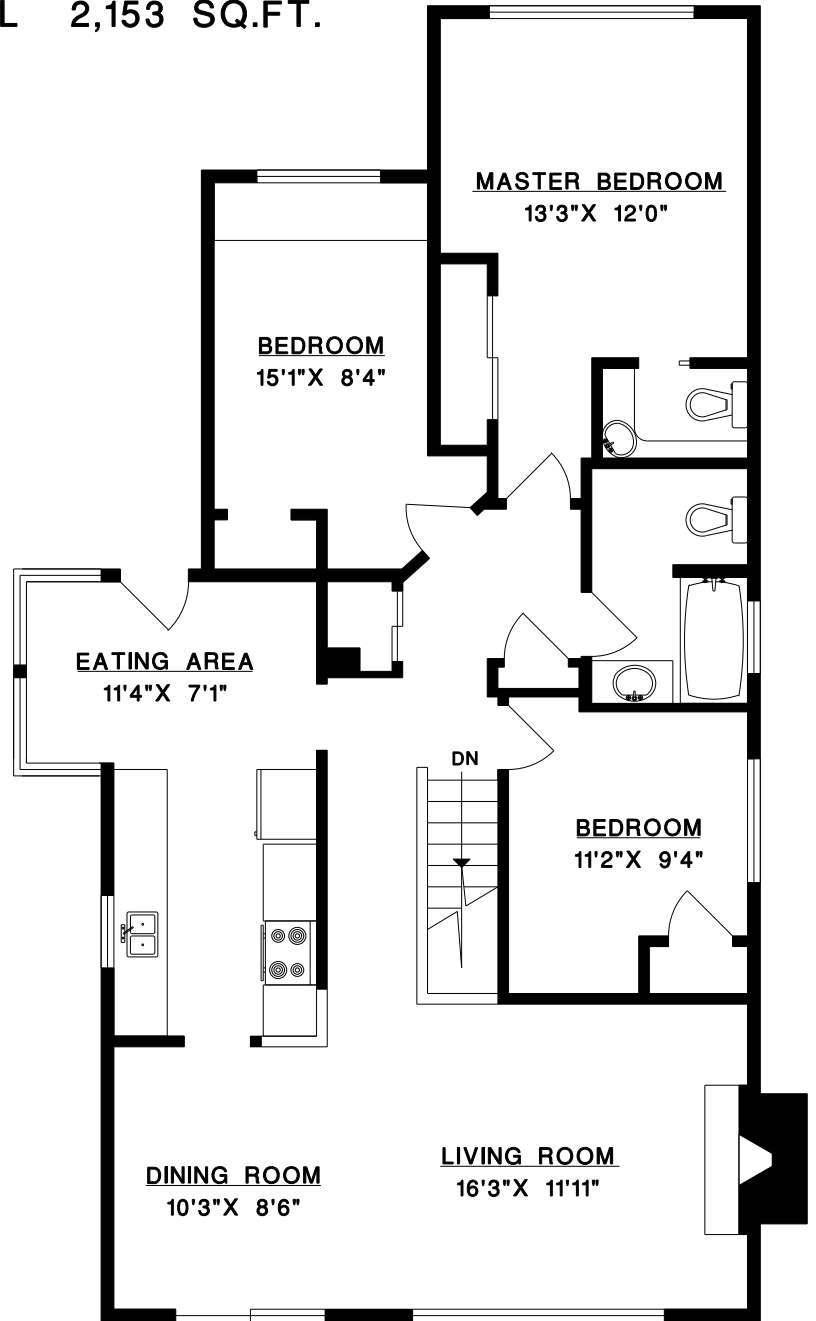

LESLIE HEMMINGS

PHONE: 604-984-9711

FAX: 604-984-3350

1662 RALPH STREET
NORTH VANCOUVER

Prudential

Sussex Realty

MAIN FLOOR 944 SQ.FT.

UPPER FLOOR 1,209 SQ.FT.

TOTAL 2,153 SQ.FT.

MAIN FLOOR

UPPER FLOOR