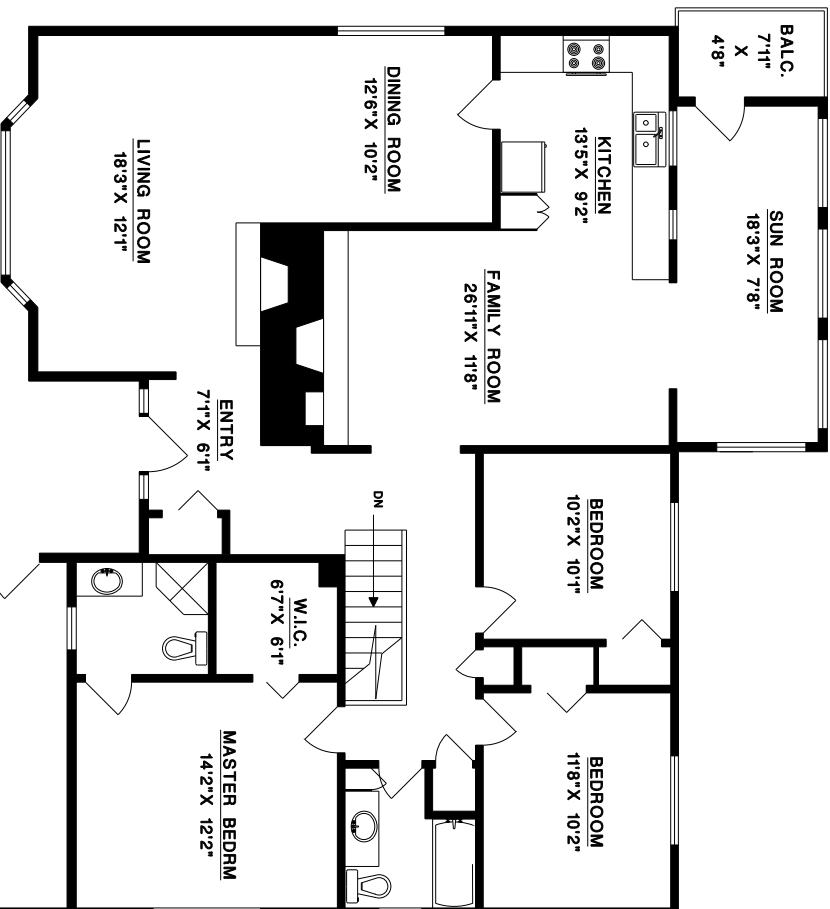

MAIN FLOOR

FILE: 0720-30
DATE: JUL/06