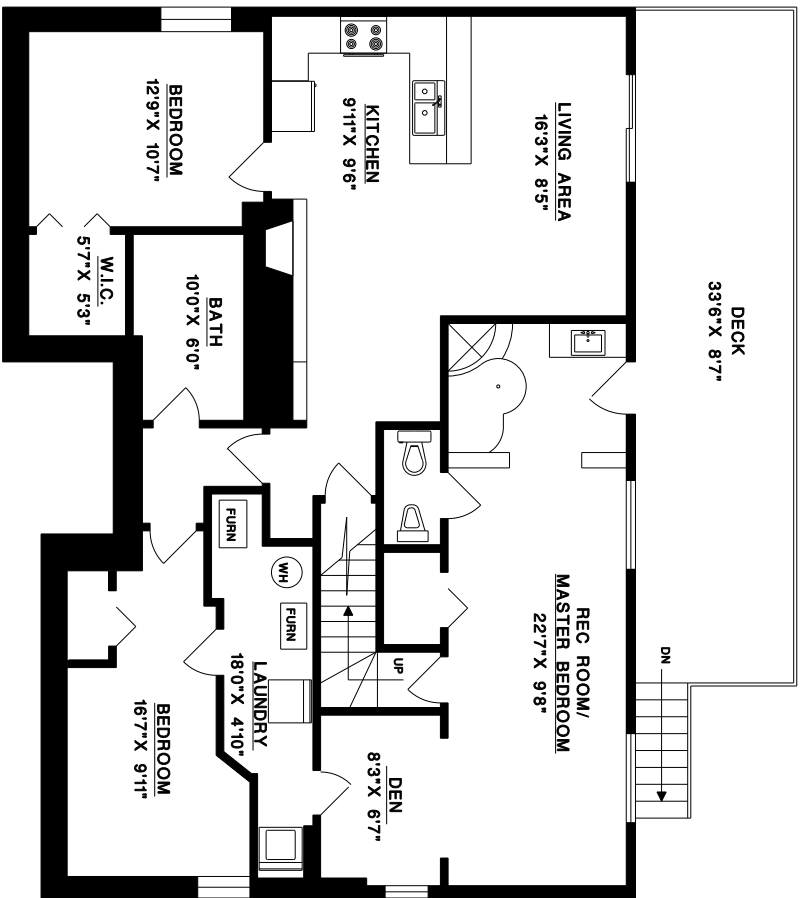

LESLIE HEMMINGGS

PHONE: 604-984-9711
FAX: 604-984-3350

Prudential

Sussex Realty

703 E. BRAERMAR ROAD
NORTH VANCOUVER

MAIN FLOOR 1,777 SQ.FT.
LOWER FLOOR 1,563 SQ.FT.
TOTAL 3,340 SQ.FT.
GARAGE 392 SQ.FT.
DECK 343 SQ.FT.
BALCONY 40 SQ.FT.

LOWER FLOOR