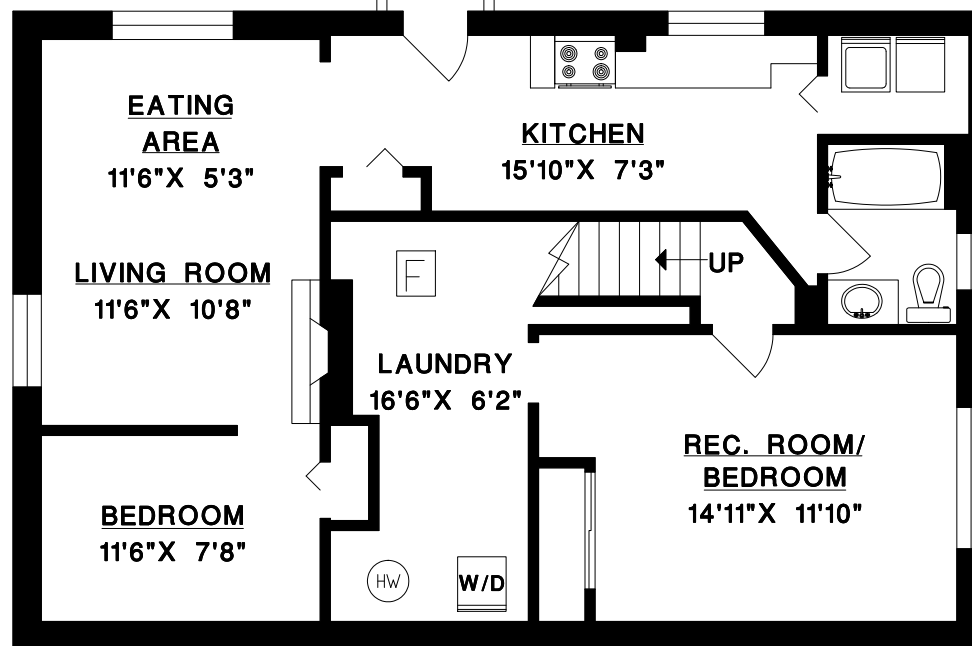

MAIN FLOOR

LESLIE HEMMINGS
604-230-5286

**7052 MALIBU DR.,
BURNABY, B.C.**

MAIN FLOOR	1056	SQ. FT.
* LOWER FLOOR	1056	SQ. FT.
TOTAL	2112	SQ. FT.

*Includes unfinished areas.

LOWER FLOOR

MEASURE MASTERS
VAN/BC/YT/ST/CT/SE
(604) 831-8585
APRIL 2009