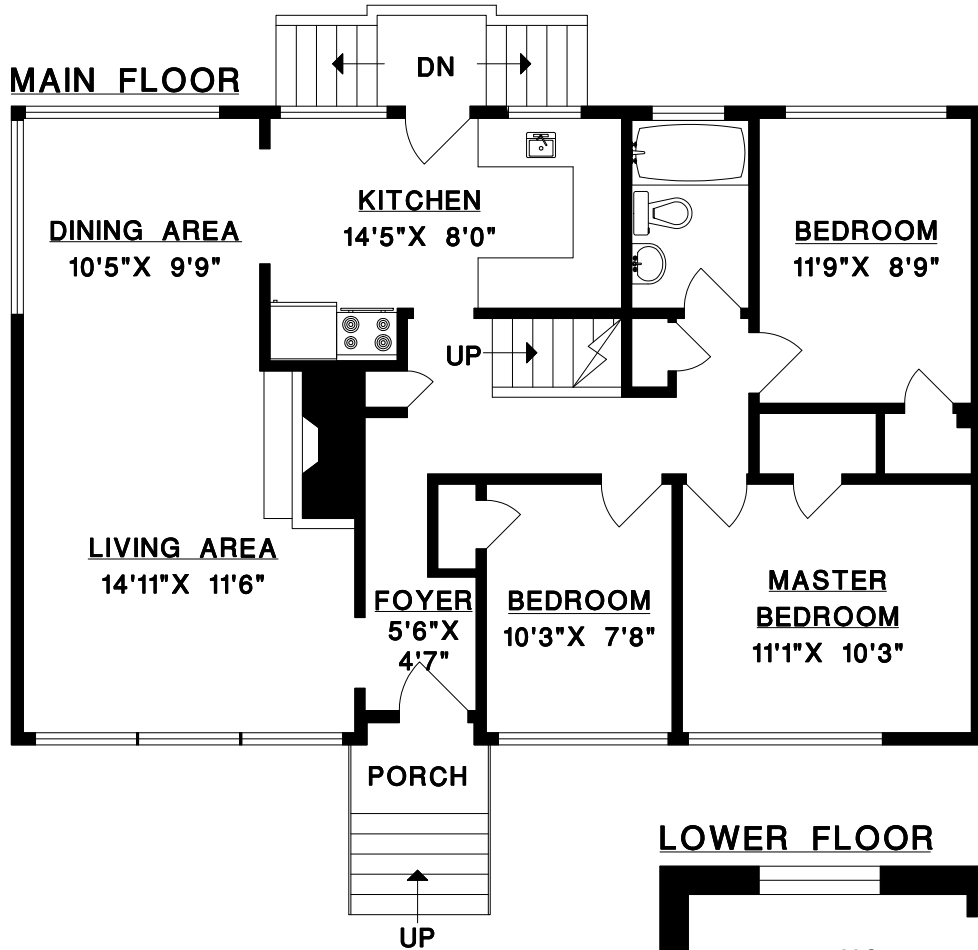

MAIN FLOOR

LESLIE HEMMINGS
604-230-5286

**7052 MALIBU DR.,
BURNABY, B.C.**

MAIN FLOOR	1056	SQ. FT.
* LOWER FLOOR	1056	SQ. FT.
TOTAL	2112	SQ. FT.

*Includes unfinished areas.

LOWER FLOOR

MEASURE MASTERS
VAN/BC/YT/ST/CT/SE
(604) 831-8585
APRIL 2009