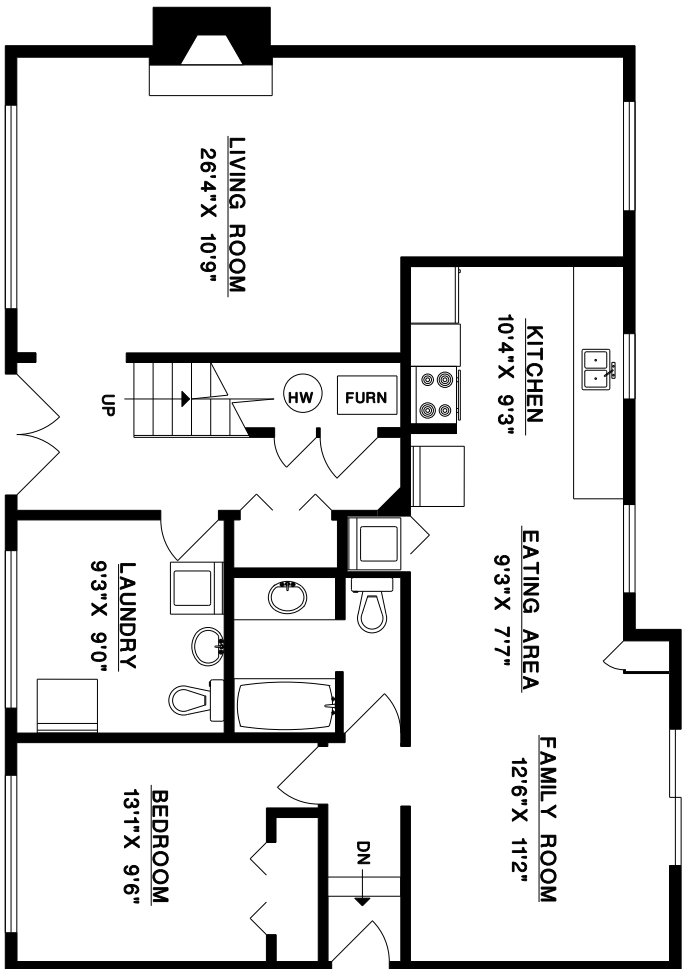

LESLIE HEMMINGGS

PHONE: 604-984-9711

FAX: 604-984-3350

Prudential

Sussex Realty

**956 CLOVERLEY STREET
NORTH VANCOUVER**

MAIN FLOOR 1,106 SQ.FT.
BELOW MAIN FLOOR 1,130 SQ.FT.

TOTAL 2,236 SQ.FT.

DECK 265 SQ.FT.
BALCONY 165 SQ.FT.

FILE: 1070-33
DATE: FEB/08