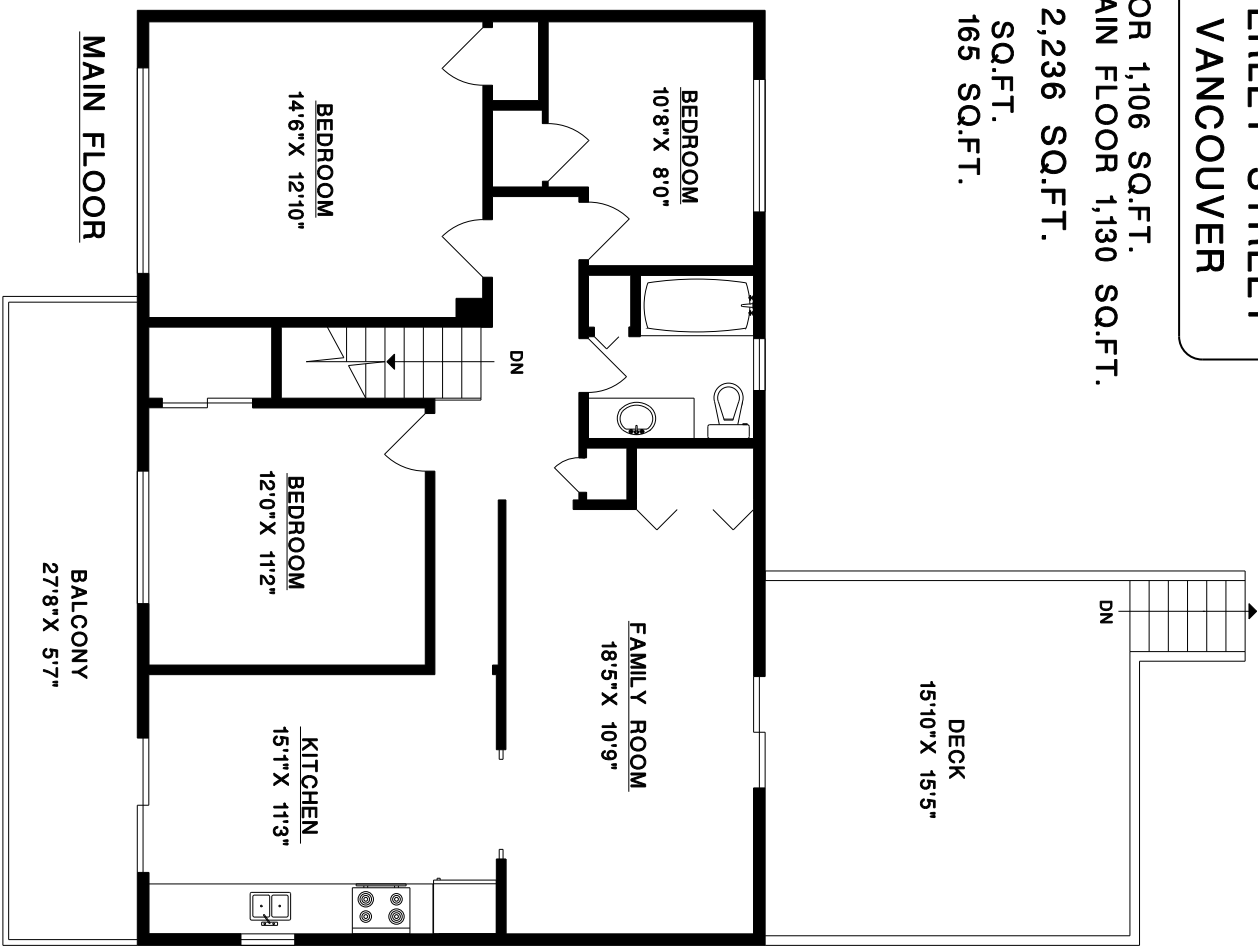

LESLIE HEMMINGGS

PHONE: 604-984-9711

FAX: 604-984-3350

Prudential

Sussex Realty

**956 CLOVERLEY STREET
NORTH VANCOUVER**

MAIN FLOOR 1,106 SQ.FT.
BELOW MAIN FLOOR 1,130 SQ.FT.

TOTAL 2,236 SQ.FT.

DECK 265 SQ.FT.
BALCONY 165 SQ.FT.

FILE: 1070-33
DATE: FEB/08